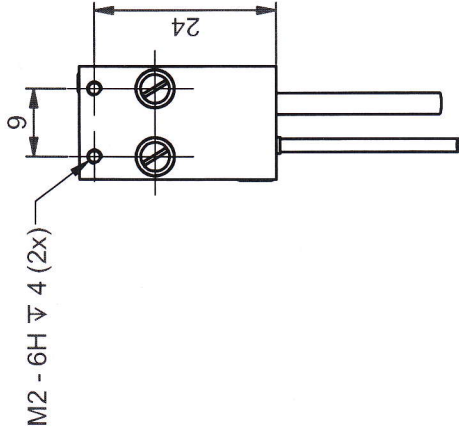

stroke

ORIGINAL

part.-no.	S-605-61(E)	part.-name	PZ 8 D12 SG
file name	PS60561	OK: date/sign.	- 5. JULI 2011
		scale	1:1
		customers drawing	piezosystem jena