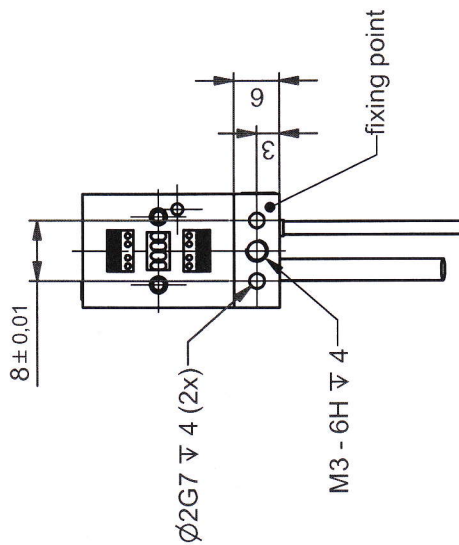

stroke

ORIGINAL

part.-no.	S-605-61(E)	part.-name	PZ 8 D12 SG
file name	PS60561	OK: date/sign.	- 5. JULI 2011
		scale	1:1
		customers drawing	piezosystem jena