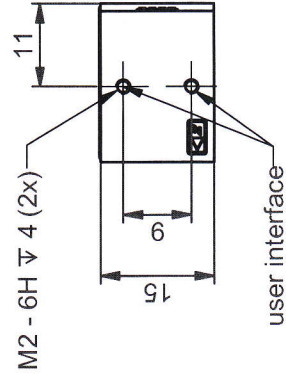

stroke

ORIGINAL

part.-no.	S-605-61(E)	part.-name	PZ 8 D12 SG
file name	PS60561	OK: date/sign.	- 5. JULI 2011
		scale	1:1
		customers drawing	piezosystem jena