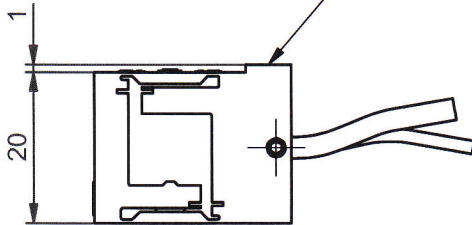

stroke

ORIGINAL

part.-no.	S-605-61(E)	part.-name	PZ 8 D12 SG
file name	PS60561	OK: date/sign.	- 5. JULI 2011
		scale	1:1
		customers drawing	piezosystem jena